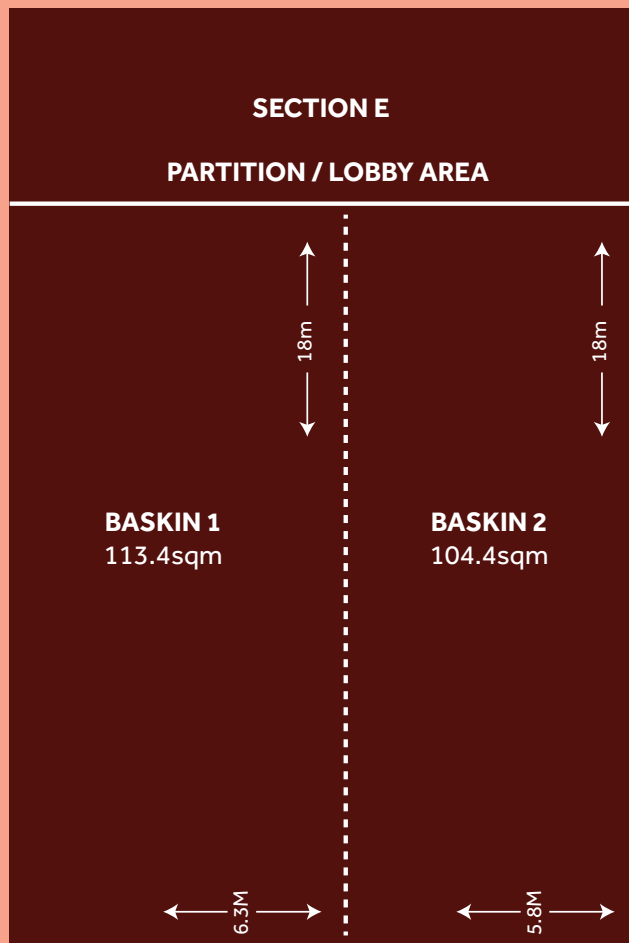

BASKIN SUITE

The Italian Kitchen

FULL BASKIN SUITE

241sqm - 18m X 13.4m

CONTACT THE DEDICATED MEETINGS & EVENTS TEAM

+353 1871 1226 ✉ cb.dublinairport@claytonhotels.com

CLAYTONHOTELDUBLINAIRPORT.COM